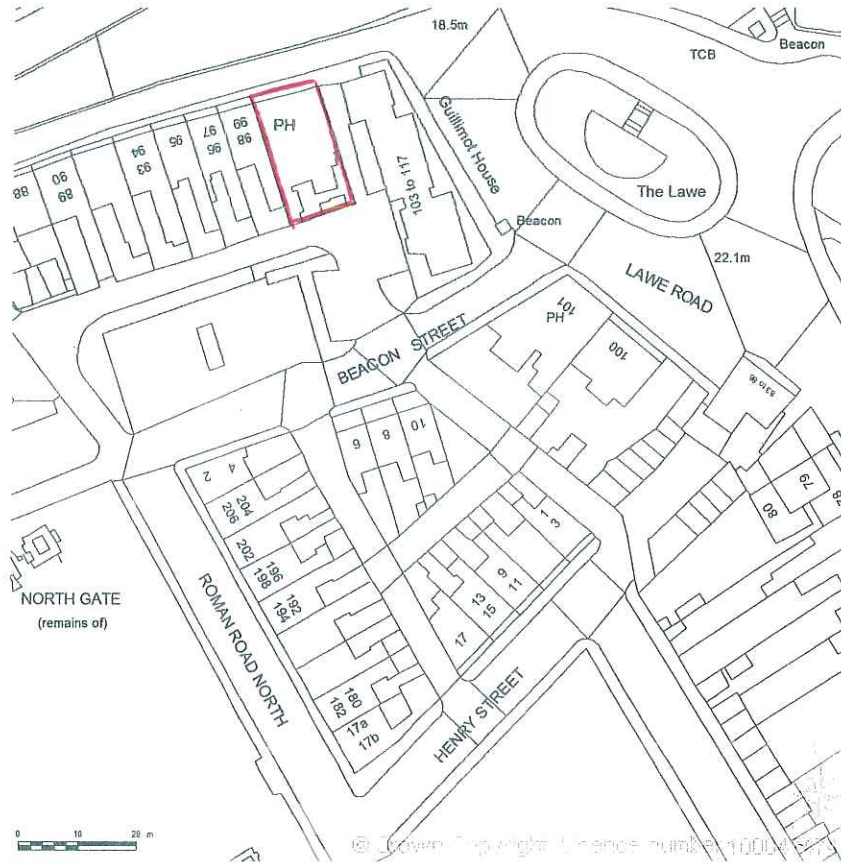

**SITE LOCATION PLAN  
AREA 2 HA  
SCALE 1:1250**

**CENTRE COORDINATES: 436521, 568017**

Supplied by Streetwise Maps Ltd  
[www.streetwise.net](http://www.streetwise.net)  
Licence No: 100047474  
26/01/2012 15:16